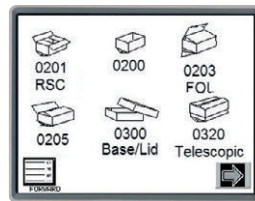

0200 LENGTH 50mm to unlimited BREADTH 30mm to 1000mm HEIGHT 40mm to 500mm	0201 LENGTH 50mm to unlimited BREADTH 30mm to 1000mm HEIGHT 40mm to 1100mm	0203 LENGTH 50mm to unlimited BREADTH 20mm to 500mm HEIGHT 40mm to 1100mm	0205 LENGTH 50mm to 1000mm BREADTH 30mm to 1000mm HEIGHT 40mm to 1100mm	0300 LENGTH 50mm to unlimited BREADTH 40mm to 1000mm HEIGHT 50mm to 500mm
0301 LENGTH 50mm to 1100mm BREADTH 40mm to 1100mm HEIGHT 50mm to 500mm	0320 LENGTH 50mm to unlimited BREADTH 30mm to 990mm HEIGHT 40mm to 540mm	0409 LENGTH 40mm to 1100mm BREADTH 100mm to unlimited HEIGHT 50mm to 500mm	0411 LENGTH 40mm to 1100mm BREADTH 100mm to unlimited HEIGHT 20mm to 500mm	0933 3x 2x LENGTH 50mm to unlimited BREADTH n/a HEIGHT 40mm to 1000mm

The **BOXMAKER** can be programmed to operate in mm or 1/16" and in a variety of languages.

BOX STYLES	Over 50 FEFCO styles, 15 preprogrammed, selectable on-screen
BLANK SIZE – MAX	2100mm (deckle) x any length (chop)
BLANK SIZE – MIN	70mm (deckle) x 250mm (chop)
TYPICAL SET-UP TIME	30 secs
SLOT LENGTH – MAX	508mm
DISTANCE BETWEEN SLOTS – MAX	1000mm (with a gap between creases this can be increased)
DISTANCE BETWEEN SLOTS – MIN	40mm
1st AND LAST PANEL – MIN	50mm (or glue/stitch flap)
SLOT WIDTH	8mm
MATERIALS	All single wall corrugated, up to 300 / 300 / 300 BC double wall Variable crease pressure
POWER REQUIREMENTS	220-240V 50-60Hz single phase
OVERALL DIMENSIONS	2390mm L x 1330mm W x 1380mm H
GROSS SHIPPING WEIGHT	Approximately 706kg

British Converting Solutions Ltd
BCS House, Blackburn Road
Townsend Industrial Estate
Houghton Regis LU5 5BQ
Tel: +44 (0) 1525 379359
Fax: +44 (0) 1525 382353
Email: sales@bcscorrugated.com
www.bcscorrugated.com

Think efficiency • Think BCS

British
Converting
Solutions Ltd **BCS**