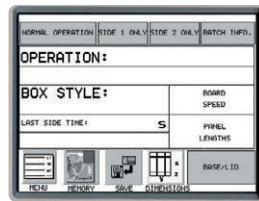

0200 LENGTH 50mm to unlimited BREADTH 30mm to 1000mm HEIGHT 40mm to 500mm	0201 LENGTH 50mm to unlimited BREADTH 30mm to 1000mm HEIGHT 40mm to 1100mm	0203 LENGTH 50mm to unlimited BREADTH 20mm to 500mm HEIGHT 40mm to 1100mm	0205 LENGTH 50mm to 1000mm BREADTH 30mm to 1000mm HEIGHT 40mm to 1100mm	0300 LENGTH 50mm to unlimited BREADTH 40mm to 1000mm HEIGHT 50mm to 500mm
0301 LENGTH 50mm to 1100mm BREADTH 40mm to 1100mm HEIGHT 50mm to 500mm	0320 LENGTH 50mm to unlimited BREADTH 30mm to 990mm HEIGHT 40mm to 540mm	0409 LENGTH 40mm to 1100mm BREADTH 100mm to unlimited HEIGHT 50mm to 500mm	0411 LENGTH 40mm to 1100mm BREADTH 100mm to unlimited HEIGHT 20mm to 500mm	0933 3x 2x LENGTH 50mm to unlimited BREADTH n/a HEIGHT 40mm to 1000mm

The **BOXMAKER** can be programmed to operate in mm or 1/16" and in a variety of languages.

BOX STYLES	Over 50 FEFCO styles, 15 preprogrammed, selectable on-screen
BLANK SIZE – MAX	2100mm (deckle) x any length (chop)
BLANK SIZE – MIN	70mm (deckle) x 250mm (chop)
TYPICAL SET-UP TIME	30 secs
SLOT LENGTH – MAX	508mm
DISTANCE BETWEEN SLOTS – MAX	1000mm (with a gap between creases this can be increased)
DISTANCE BETWEEN SLOTS – MIN	40mm
1st AND LAST PANEL – MIN	50mm (or glue/stitch flap)
SLOT WIDTH	8mm
MATERIALS	All single wall corrugated, up to 300 / 300 / 300 BC double wall Variable crease pressure
POWER REQUIREMENTS	220-240V 50-60Hz single phase
OVERALL DIMENSIONS	2390mm L x 1330mm W x 1380mm H
GROSS SHIPPING WEIGHT	Approximately 706kg

British Converting Solutions Ltd
BCS House, Blackburn Road
Townsend Industrial Estate
Houghton Regis LU5 5BQ
Tel: +44 (0) 1525 379359
Fax: +44 (0) 1525 382353
Email: sales@bcscorrugated.com
www.bcscorrugated.com

Think efficiency • Think BCS

British
Converting
Solutions Ltd **BCS**